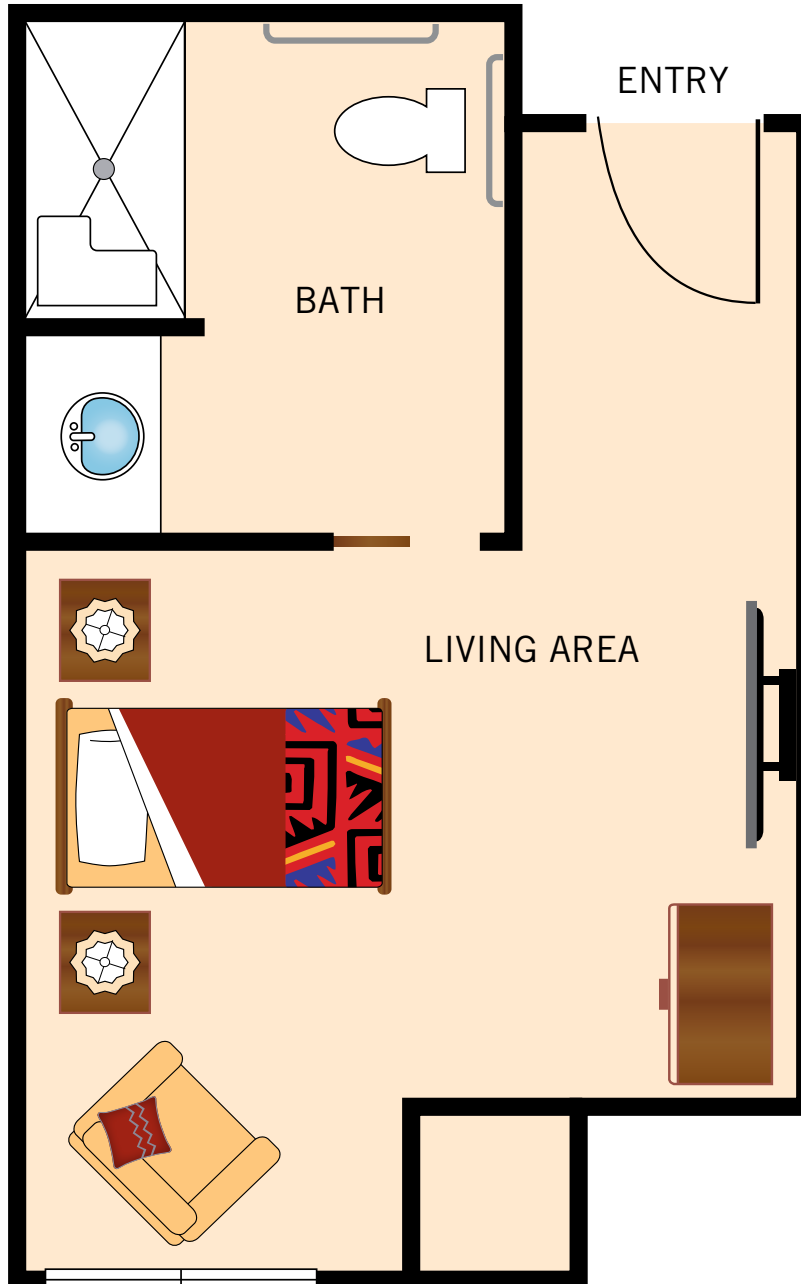

**THE LODGE
AT NORTH OGDEN**

A WATERMARK RETIREMENT COMMUNITY

MEMORY CARE AT THE GARDENS

Floor Plans

A2 PRIVATE

Floor plans are not to scale and are shown for comparative purposes only.
Actual apartment floor plans may have minor variations.

204 East 1700 North • North Ogden, UT 84404 • 801-719-5121 • watermarkcommunities.com

THE LODGE
AT NORTH OGDEN

A WATERMARK RETIREMENT COMMUNITY

MEMORY CARE AT THE GARDENS

Floor Plans

A3 PRIVATE

Floor plans are not to scale and are shown for comparative purposes only.
Actual apartment floor plans may have minor variations.

THE LODGE
AT NORTH OGDEN

A WATERMARK RETIREMENT COMMUNITY

MEMORY CARE
AT THE GARDENS

Floor Plans

**A4
PRIVATE**

Floor plans are not to scale and are shown for comparative purposes only.
Actual apartment floor plans may have minor variations.

THE LODGE
AT NORTH OGDEN

A WATERMARK RETIREMENT COMMUNITY

MEMORY CARE AT THE GARDENS

Floor Plans

B1
SHARED

Floor plans are not to scale and are shown for comparative purposes only.
Actual apartment floor plans may have minor variations.