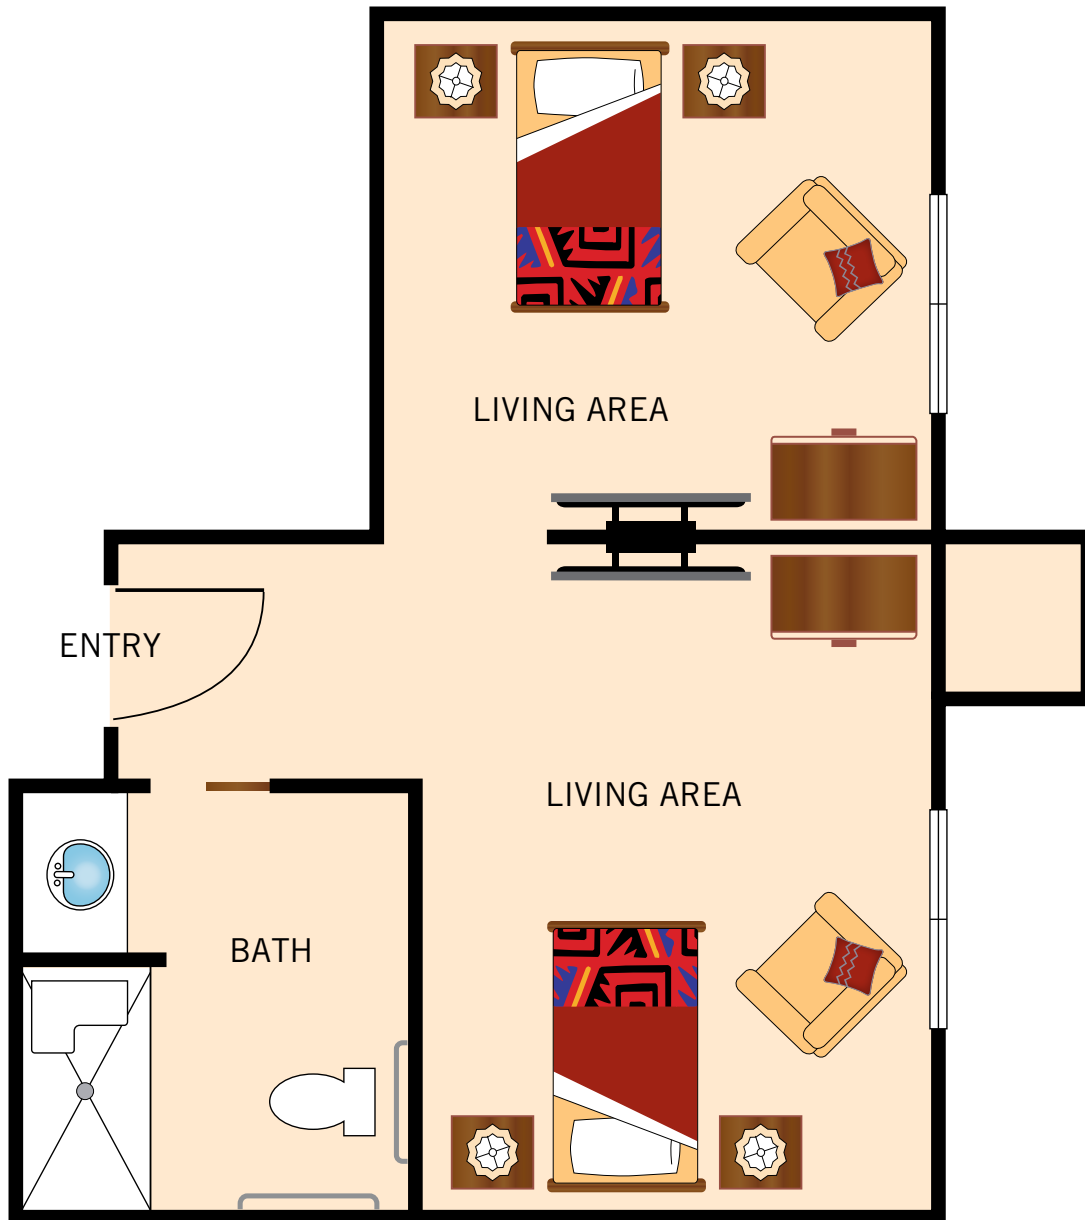

THE LODGE
AT NORTH OGDEN

A WATERMARK RETIREMENT COMMUNITY

MEMORY CARE
AT THE GARDENS

Floor Plans

**A4
PRIVATE**

Floor plans are not to scale and are shown for comparative purposes only.
Actual apartment floor plans may have minor variations.

THE LODGE
AT NORTH OGDEN

A WATERMARK RETIREMENT COMMUNITY

MEMORY CARE AT THE GARDENS

Floor Plans

B1
SHARED

Floor plans are not to scale and are shown for comparative purposes only.
Actual apartment floor plans may have minor variations.

**B2
SHARED**

Floor plans are not to scale and are shown for comparative purposes only.
Actual apartment floor plans may have minor variations.

THE LODGE
AT NORTH OGDEN

A WATERMARK RETIREMENT COMMUNITY

MEMORY CARE AT THE GARDENS

Floor Plans

B3
SHARED

Floor plans are not to scale and are shown for comparative purposes only.
Actual apartment floor plans may have minor variations.