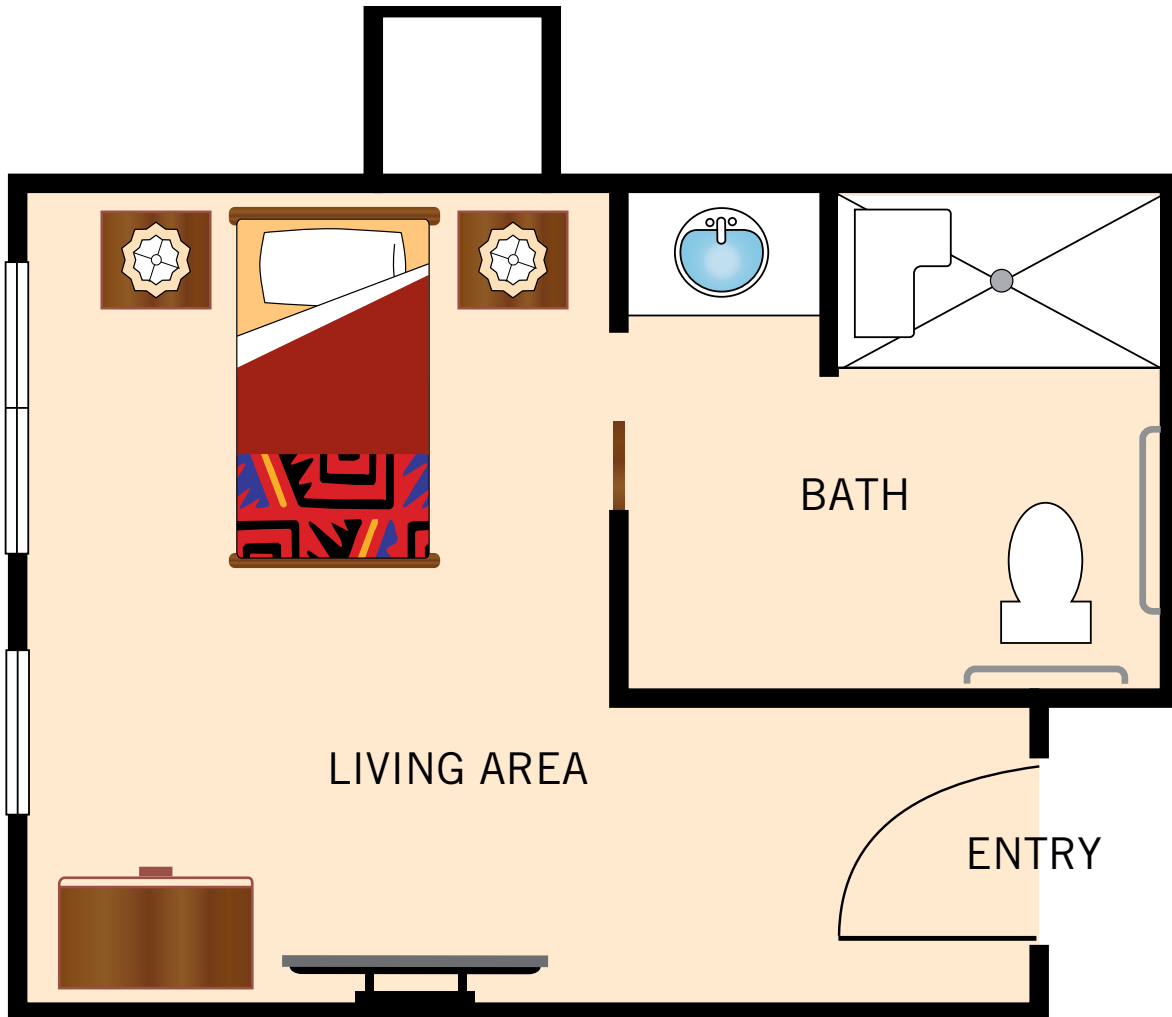

THE LODGE
AT NORTH OGDEN

A WATERMARK RETIREMENT COMMUNITY

MEMORY CARE AT THE GARDENS

Floor Plans

A1 PRIVATE

Floor plans are not to scale and are shown for comparative purposes only.
Actual apartment floor plans may have minor variations.

**THE LODGE
AT NORTH OGDEN**

A WATERMARK RETIREMENT COMMUNITY

MEMORY CARE AT THE GARDENS

Floor Plans

A2 PRIVATE

Floor plans are not to scale and are shown for comparative purposes only.
Actual apartment floor plans may have minor variations.

THE LODGE
AT NORTH OGDEN

A WATERMARK RETIREMENT COMMUNITY

MEMORY CARE
AT THE GARDENS

Floor Plans

**A4
PRIVATE**

Floor plans are not to scale and are shown for comparative purposes only.
Actual apartment floor plans may have minor variations.

THE LODGE
AT NORTH OGDEN

A WATERMARK RETIREMENT COMMUNITY

MEMORY CARE AT THE GARDENS

Floor Plans

B1
SHARED

Floor plans are not to scale and are shown for comparative purposes only.
Actual apartment floor plans may have minor variations.