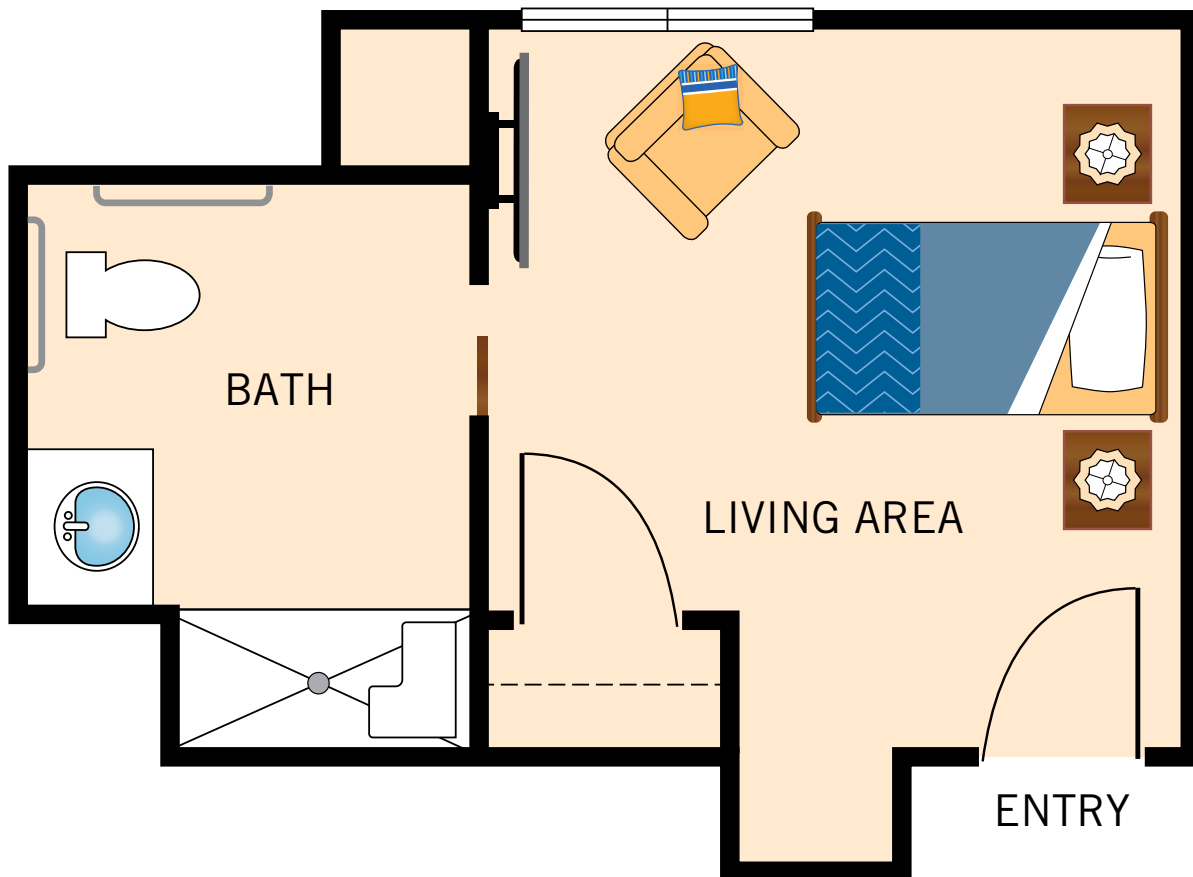

THE LODGE
AT NORTH OGDEN

A WATERMARK RETIREMENT COMMUNITY

MEMORY CARE AT THE GARDENS

Floor Plans

A1 PRIVATE

Floor plans are not to scale and are shown for comparative purposes only.
Actual apartment floor plans may have minor variations.

**THE LODGE
AT NORTH OGDEN**

A WATERMARK RETIREMENT COMMUNITY

MEMORY CARE AT THE GARDENS

Floor Plans

A2 PRIVATE

Floor plans are not to scale and are shown for comparative purposes only.
Actual apartment floor plans may have minor variations.

THE LODGE
AT NORTH OGDEN

A WATERMARK RETIREMENT COMMUNITY

MEMORY CARE
AT THE GARDENS

Floor Plans

**A4
PRIVATE**

Floor plans are not to scale and are shown for comparative purposes only.
Actual apartment floor plans may have minor variations.

THE LODGE
AT NORTH OGDEN

A WATERMARK RETIREMENT COMMUNITY

MEMORY CARE AT THE GARDENS

Floor Plans

B1
SHARED

Floor plans are not to scale and are shown for comparative purposes only.
Actual apartment floor plans may have minor variations.