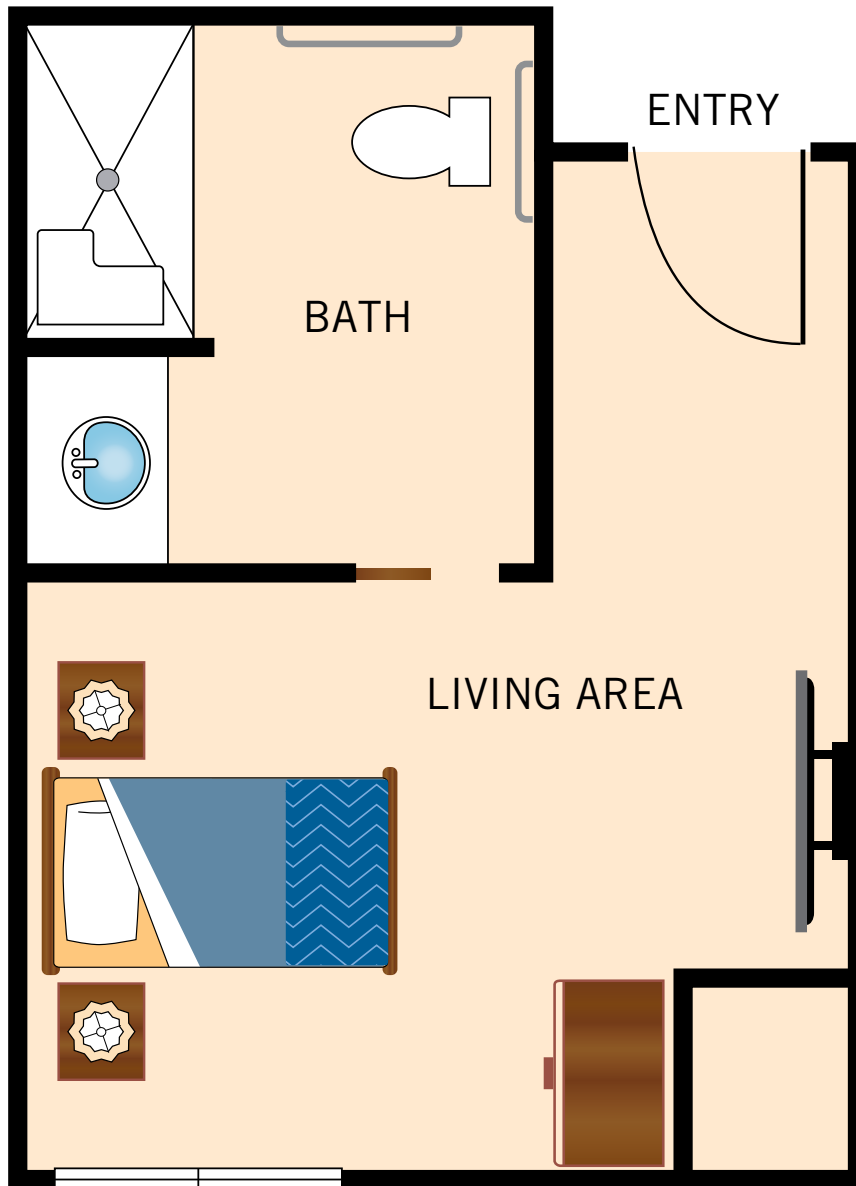

**THE LODGE
AT NORTH OGDEN**

A WATERMARK RETIREMENT COMMUNITY

MEMORY CARE AT THE GARDENS

Floor Plans

A2 PRIVATE

Floor plans are not to scale and are shown for comparative purposes only.
Actual apartment floor plans may have minor variations.

204 East 1700 North • North Ogden, UT 84404 • 801-719-5121 • watermarkcommunities.com

THE LODGE
AT NORTH OGDEN

A WATERMARK RETIREMENT COMMUNITY

MEMORY CARE AT THE GARDENS

Floor Plans

A3 PRIVATE

Floor plans are not to scale and are shown for comparative purposes only.
Actual apartment floor plans may have minor variations.

THE LODGE
AT NORTH OGDEN

A WATERMARK RETIREMENT COMMUNITY

MEMORY CARE
AT THE GARDENS

Floor Plans

**A4
PRIVATE**

Floor plans are not to scale and are shown for comparative purposes only.
Actual apartment floor plans may have minor variations.

THE LODGE
AT NORTH OGDEN

A WATERMARK RETIREMENT COMMUNITY

MEMORY CARE AT THE GARDENS

Floor Plans

B1
SHARED

Floor plans are not to scale and are shown for comparative purposes only.
Actual apartment floor plans may have minor variations.