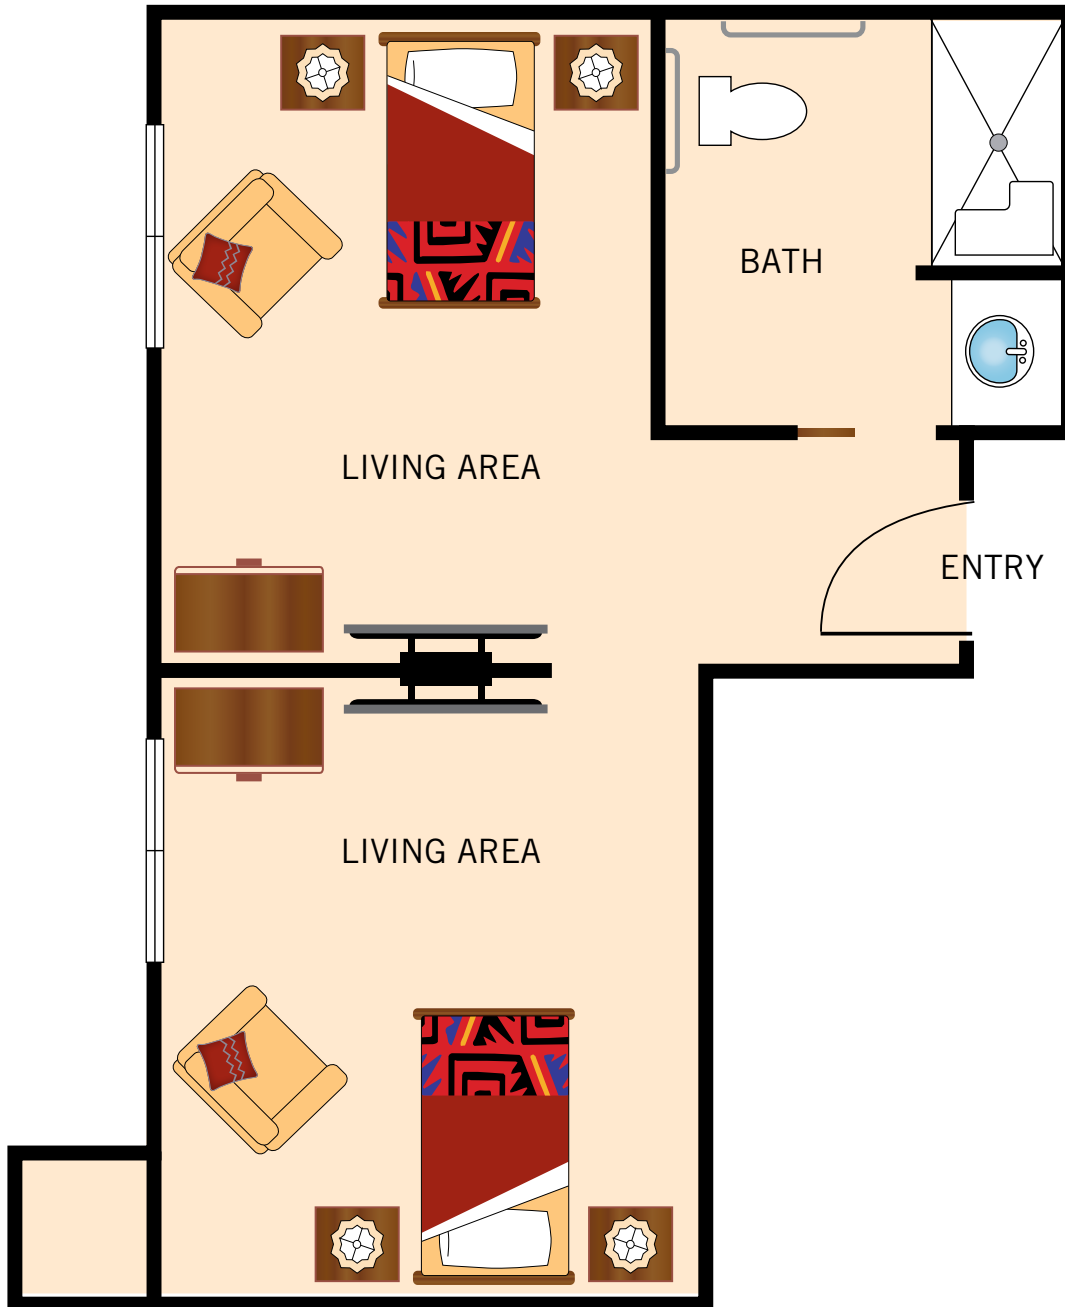

**THE LODGE
AT NORTH OGDEN**

A WATERMARK RETIREMENT COMMUNITY

MEMORY CARE AT THE GARDENS

Floor Plans

A2 PRIVATE

Floor plans are not to scale and are shown for comparative purposes only.
Actual apartment floor plans may have minor variations.

THE LODGE
AT NORTH OGDEN

A WATERMARK RETIREMENT COMMUNITY

MEMORY CARE
AT THE GARDENS

Floor Plans

**A4
PRIVATE**

Floor plans are not to scale and are shown for comparative purposes only.
Actual apartment floor plans may have minor variations.

THE LODGE
AT NORTH OGDEN

A WATERMARK RETIREMENT COMMUNITY

MEMORY CARE AT THE GARDENS

Floor Plans

B1
SHARED

Floor plans are not to scale and are shown for comparative purposes only.
Actual apartment floor plans may have minor variations.

**B2
SHARED**

Floor plans are not to scale and are shown for comparative purposes only.
Actual apartment floor plans may have minor variations.

THE LODGE
AT NORTH OGDEN

A WATERMARK RETIREMENT COMMUNITY

MEMORY CARE AT THE GARDENS